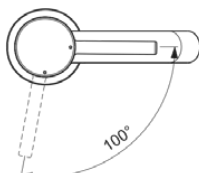

CERALINE NUOVO

BD757XG

CERALINE NUOVO | Basin mixer 48x136.5x177 mm, 105 mm spout projection in matt black finish, 3.8 l/min (3 bar), no waste | EasyFix, Hidden aerator, Blue Start technology, Vandal-resistant

Image & drawing

General information

Product type:	Washbasin mixers
Sub product type:	Basin mixer
Brand:	Ideal Standard
Suite name:	CERALINE NUOVO
Designer:	Palomba Serafini Associati
Colour:	XG - Matt Black
Surface finish effect:	matt
Height (mm):	177
Width (mm):	48
Length / Projection (mm):	136.5
Fixing method:	EasyFix
Net weight (kg):	0.79
EAN code:	3800861124498

Product specifications

Amount of escutcheon(s):	1
Amount of handles:	1
Blue Start technology:	Yes
Colour code:	XG
Colour description:	matt black
Cool Body technology:	No
Handle position:	Top
Includes a chain eye:	No
Integrated electronics:	No
Low-pressure model:	No
Material:	Metal
Material of escutcheon(s):	Metal
Material quality:	Brass
Max. flow rate at 3 bar (l):	3.8
Max. flow rate at 3 bar (l) for all outlets:	3.8