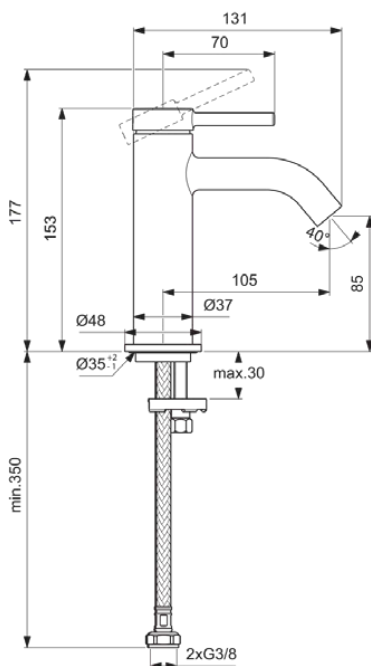

CERALINE NUOVO

BD757XG

CERALINE NUOVO | Basin mixer 48x136.5x177 mm, 105 mm spout projection in matt black finish, 3.8 l/min (3 bar), no waste | EasyFix, Hidden aerator, Blue Start technology, Vandal-resistant

Image & drawing

General information

Product type:	Washbasin mixers
Sub product type:	Basin mixer
Brand:	Ideal Standard
Suite name:	CERALINE NUOVO
Designer:	Palomba Serafini Associati
Colour:	XG - Matt Black
Surface finish effect:	matt
Height (mm):	177
Width (mm):	48
Length / Projection (mm):	136.5
Fixing method:	EasyFix
Net weight (kg):	0.79
EAN code:	3800861124498

Product specifications

Max. flow rate at 3 bar (l) for spout:	3.8
Max. operating pressure (bar):	0.5
Min. operating pressure (bar):	10
Operating method:	Manual
PVD technology:	No
Shape of escutcheon(s):	Round
Spout model:	Fixed
Spout type:	Tubular
Surface cover:	coated
Surface finish effect:	matt
Swivelling spout:	No
Tap outlet model:	Aerator
Tap outlet visibility:	Hidden
Tap outlet adjustable:	No
Tap outlet is anti-vandal:	Yes
Touchless control:	No
Type of handle:	Pin
Type of temperature control:	Manually operated
With drain plug:	No
With escutcheon(s):	Yes
With flow regulator:	No
With handle(s):	Yes
With outlet:	Yes
With pull-out spray:	No
With waste set:	No
Easy Fix technology:	Yes
Fixing method:	EasyFix
Mounting method:	Tap hole